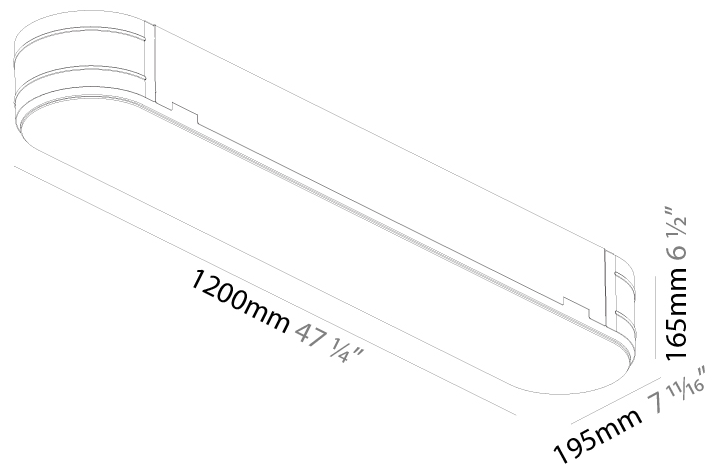

GENERAL

Series: Smoothy
Subseries: Smoothline
Brand: Prolicht
Division: Architectural
Mounting Type: Trimless
Mounting Location: Ceiling
Subcategory: Ambient

PHYSICAL

Shape: Oval
Length (mm): 1200
Length (in): 47 1/4
Width (mm): 195
Width (in): 7 11/16
Depth (mm): 165
Depth (in): 6 1/2
Ceiling Thickness (mm): 10 / 12.5 / 15 / 25 / 30
Ceiling Thickness (in): 3/8 or 1/2 or 9/16 or 1 or 1 3/16
Min. Recessing Depth (mm): 180
Min. Recessing Depth (in): 7 1/16
Light Distribution: Direct
Weight (kg): 7.6
Weight (lbs): 16.72
Diffuser: PMMA - Opal
Fixture Material: Extruded Aluminum / Steel
Cut-out Measurements: 1235mm / 48 5/8" x 230mm / 9 1/16"
Upon Request: Unique Sizes Unique Ceiling Thickness Unique Mounting Depth Spot Inserts

ELECTRICAL

Lamp Type: LED (Zhaga Standard)
Input Wattage (W): 42
Total Output Wattage (W): 36
Dimming: [Tri-Mode (Non-Dimming and Phase Dimming (120Vac only) and 0-10V Dimming)](#)
Driver Included: Yes
Driver Location: Integrated
Driver Type: Constant Current - Universal
Driver Class: Class 2
Input Voltage (V): 120 - 277
Constant Current (MA): 500

LED

Color Temperature (*K): [3000 / 3500 / 4000](#)
Max. Delivered Lumen (lm): 3120 / 3352 / 3420
Lamp Life (hrs): 50000
Upon Request: RGB-W Tunable White Special Color Temperature CRI90

OPTICAL

RATINGS AND CERTIFICATIONS

Certified By: Certified for North American Standards
IP rating: IP20

PROJECT
TYPE
SPECIFIER
QUANTITY
DATE

1235mm x 230mm
48 5/8" x 9 1/16"

10 | 12 1/2 | 15 | 25 | 30mm
3/8" | 1/2" | 9/16" | 1" | 3/16"