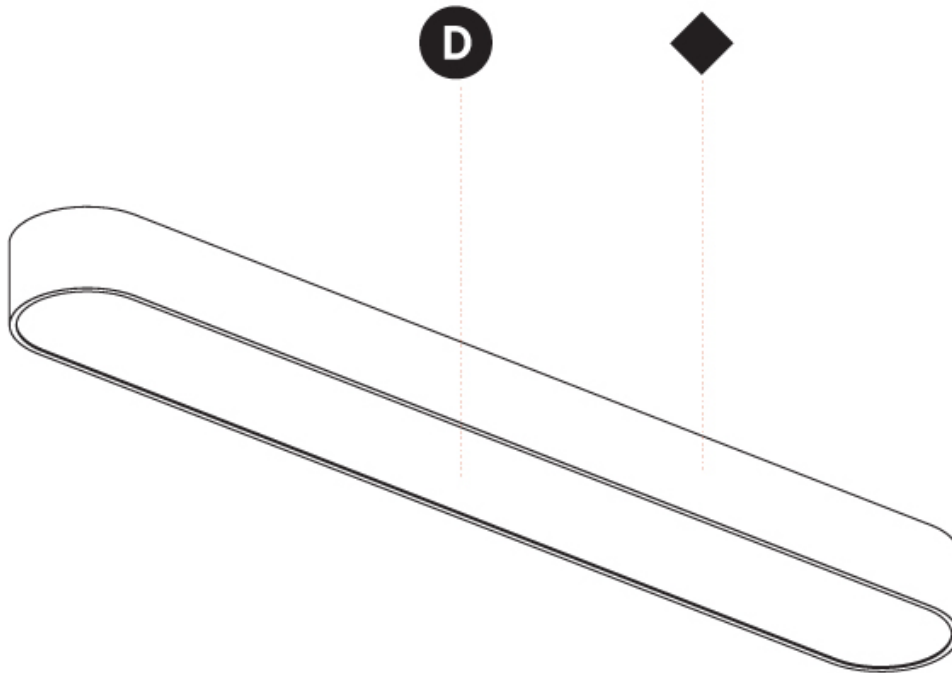

SMOOTHLINE SURFACE

A32972-

PROJECT

TYPE

SPECIFIER

QUANTITY

DATE