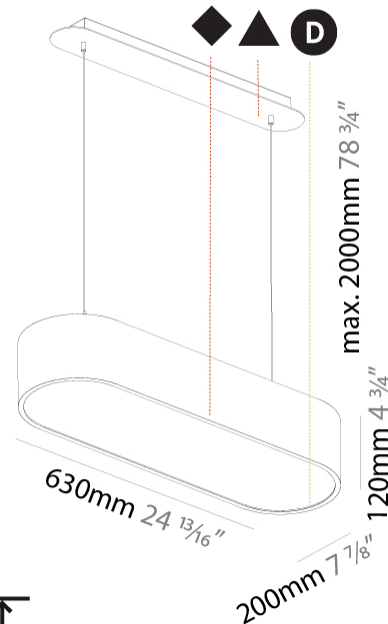

GENERAL

Series: Smoothy
Subseries: Smoothline
Brand: Prolicht
Division: Architectural
Mounting Type: Suspension
Mounting Location: Ceiling
Subcategory: Ambient

PHYSICAL

Shape: Oval
Length (mm): 630
Length (in): 24 ¹³/₁₆"
Width (mm): 200
Width (in): 7 ⁷/₈"
Height (mm): 120
Height (in): 4 ³/₄"
Max. Overall Height (mm): 2120
Max. Overall Height (in): 82 ¹/₂"
Light Distribution: Direct
Weight (kg): 5.043
Weight (lbs): 11.40
Diffuser: PMMA - Opal or Micro-Prism
Fixture Finish: SSR / BKV / CWI / CRY / HAB / UFT / ITA / RUA / FTG / MYG / LOD / PUS / FRO / FUP / KIA / POP / BLS / SPG / MEY / GOH / GUM / CHC / COM / ABZ / JAG / OBR / MOS / ROR
Fixture Material: Extruded Aluminum / Steel
Cable Details: 2000mm / 78 3/4"

ELECTRICAL

Lamp Type: LED (Zhaga Standard)
Input Wattage (W): 21
Total Output Wattage (W): 18
Dimming: Tri-Mode (Non-Dimming and Phase Dimming (120Vac only) and 0-10V Dimming)
Driver Included: Yes
Driver Location: Integrated
Driver Type: Constant Current - Universal
Driver Class: Class 2
Input Voltage (V): 120 - 277
Constant Current (MA): 500

LED

Number of LEDs: 6 x 3W
Color Temperature (°K): 3000 / 3500 / 4000
Max. Delivered Lumen (lm): 1530 / 1646 / 1680
Lamp Life (hrs): 50000

OPTICAL

RATINGS AND CERTIFICATIONS

Certified By: Certified for North American Standards
IP rating: IP20