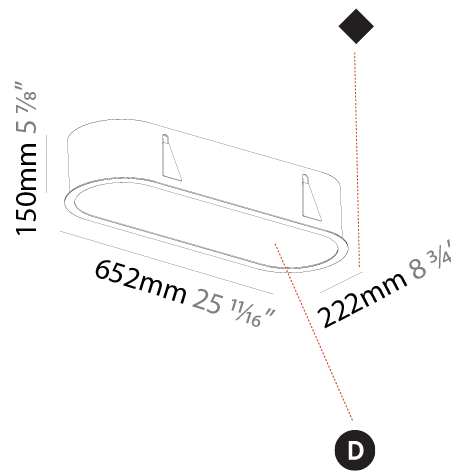

GENERAL

Series: Smoothy
Subseries: Smoothline
Brand: Prolicht
Division: Architectural
Mounting Type: Recessed
Mounting Location: Ceiling
Subcategory: Ambient

PHYSICAL

Shape: Oval
Length (mm): 652
Length (in): 25 11/16
Width (mm): 222
Width (in): 8 3/4
Depth (mm): 150
Depth (in): 5 7/8
Ceiling Thickness (mm): 10 / 12.5 / 15 / 25
Ceiling Thickness (in): 3/8 or 1/2 or 9/16 or 1
Min. Recessing Depth (mm): 160
Min. Recessing Depth (in): 6 5/16
Light Distribution: Direct
Weight (kg): 4.033
Weight (lbs): 8.87
Diffuser: PMMA - Opal or Micro-Prism
Fixture Finish: SSR / BKV / CWI / CRY / HAB / UFT / ITA / RUA / FTG / MYG / LOD / PUS / FRO / FUP / KIA / POP / BLS / SPG / MEY / GOH / GUM / CHC / COM / ABZ / JAG / OBR / MOS / ROR
Fixture Material: Extruded Aluminum / Steel
Cut-out Measurements: 635mm / 25" x 205mm / 8 1/16"

ELECTRICAL

Lamp Type: LED (Zhaga Standard)
Input Wattage (W): 21
Total Output Wattage (W): 18
Dimming: Tri-Mode (Non-Dimming and Phase Dimming (120Vac only) and 0-10V Dimming)
Driver Included: Yes
Driver Location: Integrated
Driver Type: Constant Current - Universal
Driver Class: Class 2
Input Voltage (V): 120 - 277
Constant Current (MA): 500

LED

Color Temperature (°K): 3000 / 3500 / 4000
Max. Delivered Lumen (lm): 1430 / 1539 / 1570
CRI: >80 CRI
Lamp Life (hrs): 50000

OPTICAL

RATINGS AND CERTIFICATIONS

Certified By: Certified for North American Standards
IP rating: IP20

PROJECT
TYPE
SPECIFIER
QUANTITY
DATE