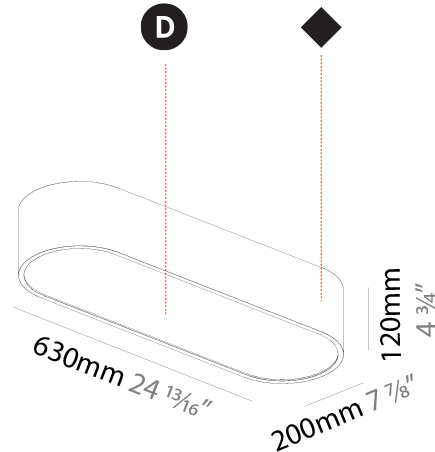

GENERAL

Series: Smoothy
Subseries: Smoothline
Brand: Prolicht
Division: Architectural
Mounting Type: Surface
Mounting Location: Ceiling
Subcategory: Ambient

PHYSICAL

Shape: Oval
Length (mm): 630
Length (in): 24 ¹³/₁₆
Width (mm): 200
Width (in): 7 ⁷/₈
Height (mm): 120
Height (in): 4 ³/₄
Light Distribution: Direct
Weight (kg): 3.403
Weight (lbs): 7.49
Diffuser: PMMA - Opal or Micro-Prism
Fixture Finish: SSR / BKV / CWI / CRY / HAB / UFT / ITA / RUA / FTG / MYG / LOD / PUS / FRO / FUP / KIA / POP / BLS / SPG / MEY / GOH / GUM / CHC / COM / ABZ / JAG / OBR / MOS / ROR
Fixture Material: Extruded Aluminum / Steel

ELECTRICAL

Lamp Type: LED (Zhaga Standard)
Input Wattage (W): 21
Total Output Wattage (W): 18
Dimming: Tri-Mode (Non-Dimming and Phase Dimming (120Vac only) and 0-10V Dimming)
Driver Included: Yes
Driver Location: Integrated
Driver Type: Constant Current - Universal
Driver Class: Class 2
Input Voltage (V): 120 - 277
Constant Current (MA): 500

LED

Color Temperature (°K): 3000 / 3500 / 4000
Max. Delivered Lumen (lm): 1460 / 1568 / 1600
CRI: >80 CRI
Lamp Life (hrs): 50000

OPTICAL

RATINGS AND CERTIFICATIONS

Certified By: Certified for North American Standards
IP rating: IP20

PROJECT
TYPE
SPECIFIER
QUANTITY
DATE